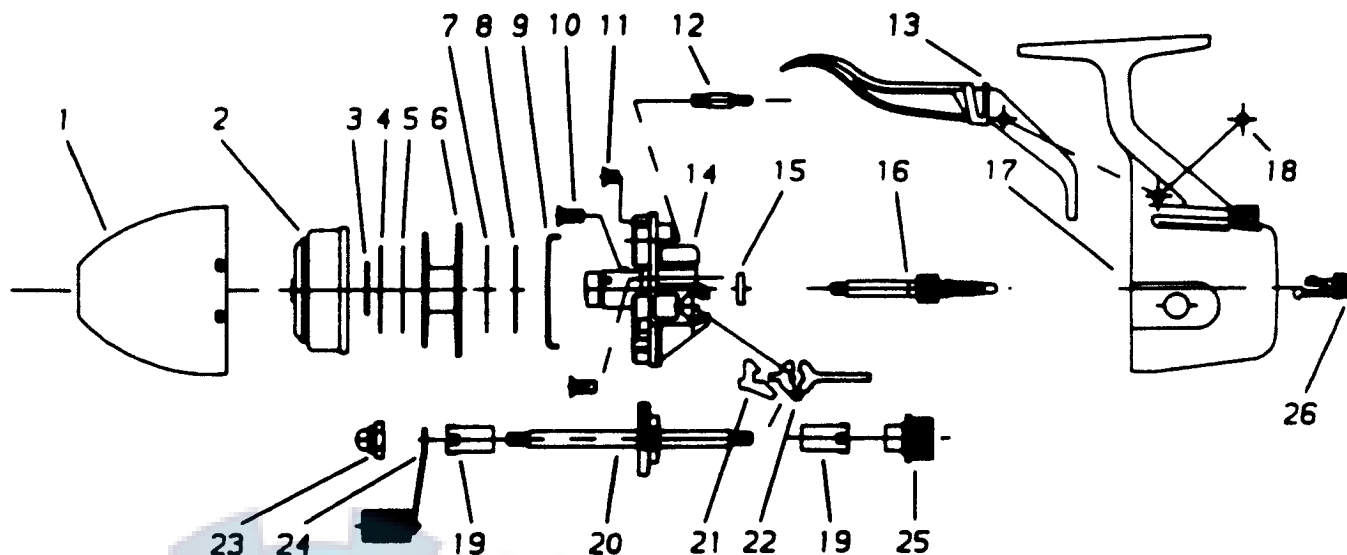

# TEBCO 257TS BULLET

Key No.	Part No.	Description	Key No.	Part No.	Description
1	SE324-3	Assembly - Front Cover	14	SE301	Assembly - Body
2	SE310	Assembly - Spinnerhead	15	BJ017	Ball Bearing
3	SE034	Spool Clip	16	SE315	Assembly - Centershaft
4	SE040-2	Spool Washer (Steel)	17	TE323-2	Assembly - Back Cover
5	SE108-2	Drag Washer (Plastic)	18	CJ172-3	Spring Pin
6	SE321-1	Assembly - Spool	19	KE026	Crank Bushing
7	SE108-1	Drag Washer (Plastic)	20	TE308	Assembly - Crankshaft
8	SE040-1	Spool Washer (Steel)	21	KE060	Anti-Reverse Pawl
9	SE027	Clutch Ring	22	TE061	Anti-Reverse Drag
10	KE126	Screw	23	AZ003	Crank Nut
11	SE126	Screw	24	TE318	Assembly - Handle
12	TE054	Drag Screw	25	TE068	Cap
13	TE350	Assembly - Trigger	26	TE002	Anti-Reverse Actuator

**PLEASE ORDER BY PART NUMBER**

Rev. 2/92

Tebco Division Brunswick Corporation, Box 270, Tulsa, OK 74101 USA 918-836-5581